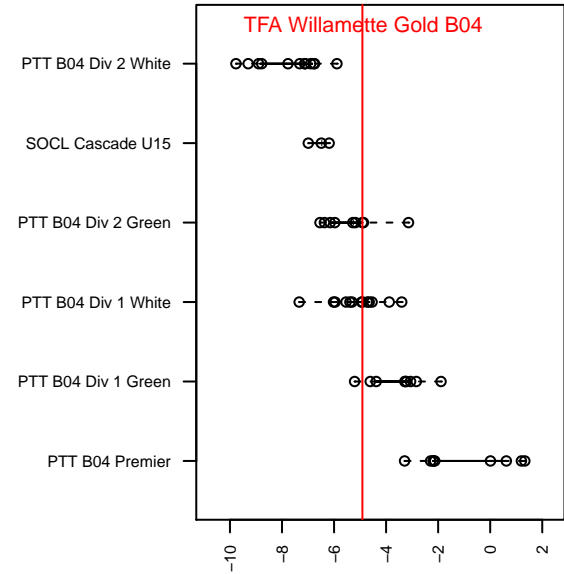

# TFA Willamette Gold B04

Total Futbol Academy  
 , OR  
 B04 total strength=800  
 attack=1.48 defense=0.68  
 fall league = PTT B04 Div 2 Green  
 spr league = Spr OYS B04 Div 1 White

alt names used:  
 TFA Willamette 04B  
 TFA Willamette 04B  
 TFA Willamette 04B

Venues played:  
 2016 PTT B04 Division 2 Green  
 2016 OYS Presidents Cup B04  
 2016 Spr OYS B04 Division 1 White

**TFA Willamette Gold B04**  
 Dots are actual minus expected GF (blue circles) and GA (red triangles).  
 Blue line is smoothed change in attack strength. Red is smoothed change in defense strength.

**attack and defense variance (black dot)  
relative to other teams  
and top 10 in region**

**attack and defense rating  
relative to others at age  
and all opponents in last 13 months**

**Performance relative to 13 month average**