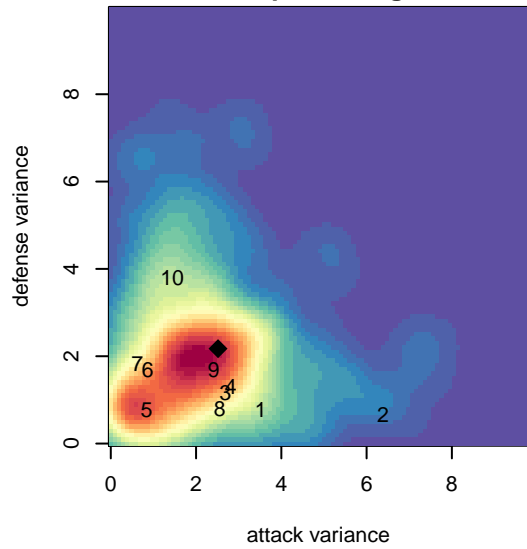

# TFA Willamette Gold B04

Total Futbol Academy  
 , OR  
 B04 total strength=800  
 attack=1.48 defense=0.68  
 fall league = PTT B04 Div 2 Green  
 spr league = Spr OYS B04 Div 1 White

alt names used:  
 TFA Willamette 04B  
 TFA Willamette 04B  
 TFA Willamette 04B

Venues played:  
 2016 PTT B04 Division 2 Green  
 2016 OYS Presidents Cup B04  
 2016 Spr OYS B04 Division 1 White

**TFA Willamette Gold B04**  
 Dots are actual minus expected GF (blue circles) and GA (red triangles).  
 Blue line is smoothed change in attack strength. Red is smoothed change in defense strength.

**attack and defense variance (black dot)  
relative to other teams  
and top 10 in region**

**attack and defense rating  
relative to others at age  
and all opponents in last 13 months**

**Performance relative to 13 month average**