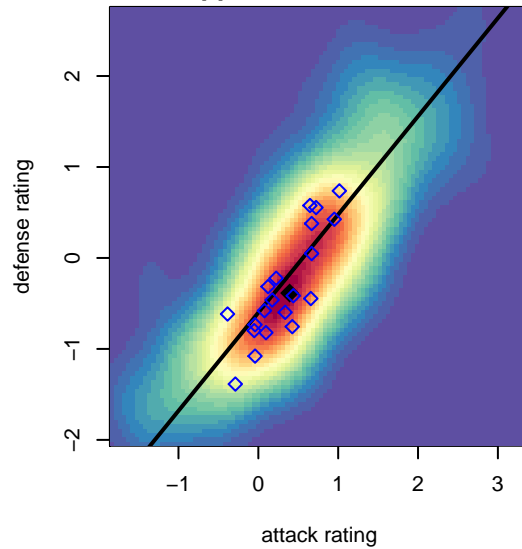

# TFA Willamette Gold B04

Total Futbol Academy  
 , OR  
 B04 total strength=800  
 attack=1.48 defense=0.68  
 fall league = PTT B04 Div 2 Green  
 spr league = Spr OYS B04 Div 1 White

alt names used:  
 TFA Willamette 04B  
 TFA Willamette 04B  
 TFA Willamette 04B

Venues played:  
 2016 PTT B04 Division 2 Green  
 2016 OYS Presidents Cup B04  
 2016 Spr OYS B04 Division 1 White

**TFA Willamette Gold B04**  
 Dots are actual minus expected GF (blue circles) and GA (red triangles).  
 Blue line is smoothed change in attack strength. Red is smoothed change in defense strength.

**attack and defense variance (black dot)  
relative to other teams  
and top 10 in region**

**attack and defense rating  
relative to others at age  
and all opponents in last 13 months**

**Performance relative to 13 month average**